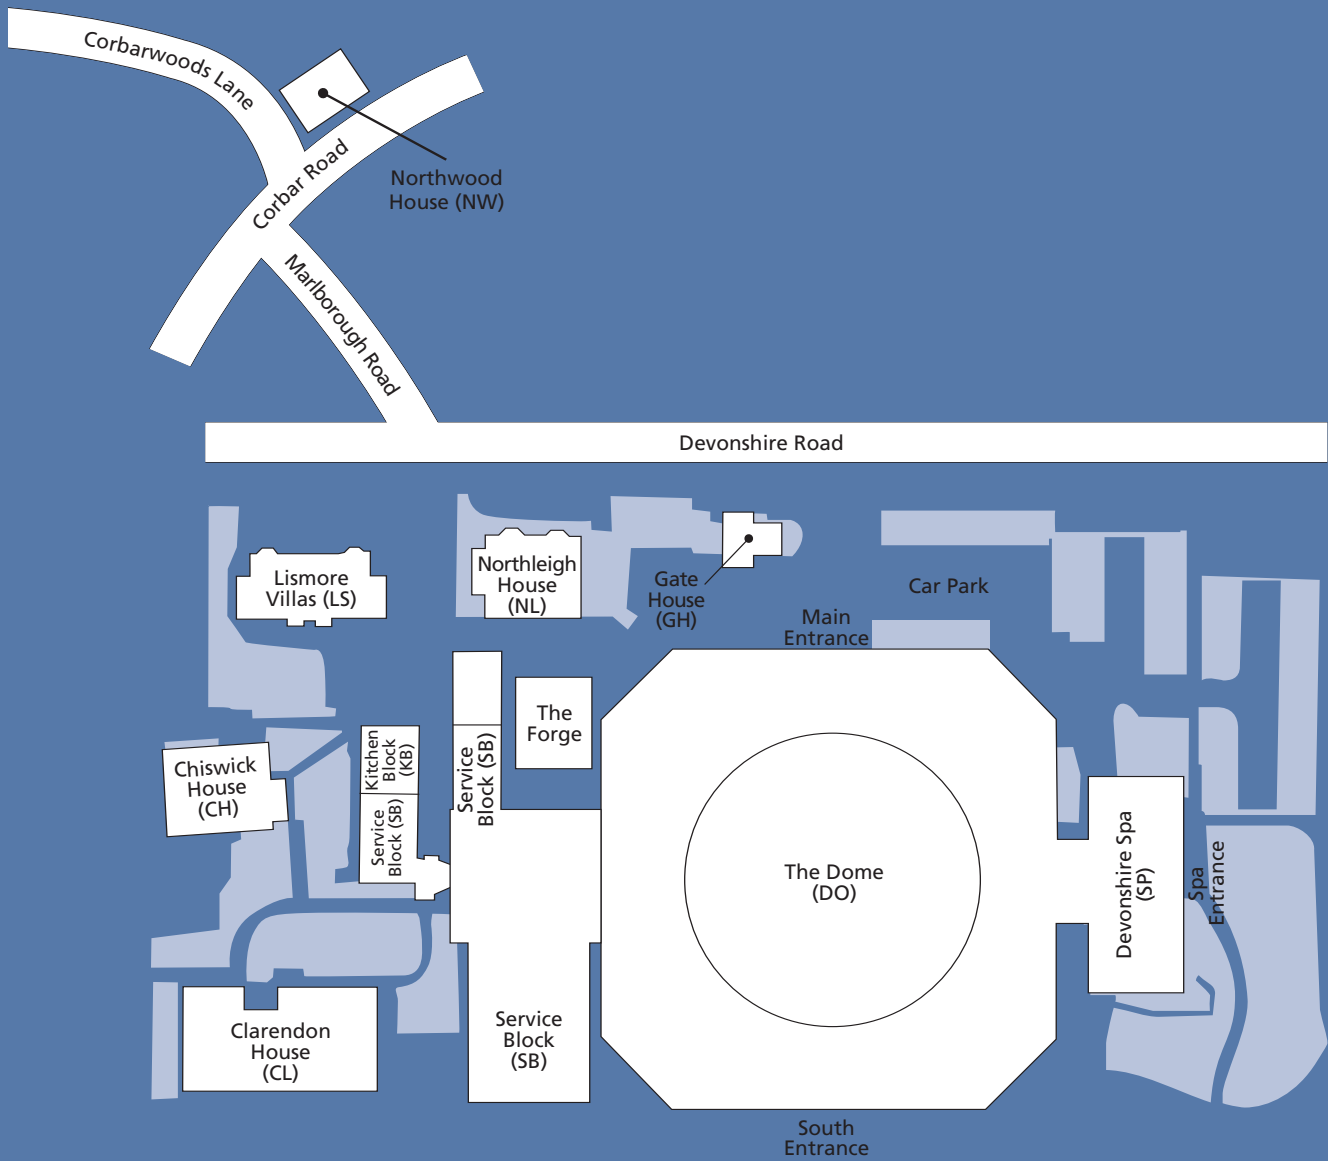

# Devonshire Campus, Buxton

University of Derby Buxton,  
1 Devonshire Road,  
Buxton,  
Derbyshire SK17 6RY  
T: +44 (0) 1298 71100  
E: [enquiriesudb@derby.ac.uk](mailto:enquiriesudb@derby.ac.uk)

Not to scale