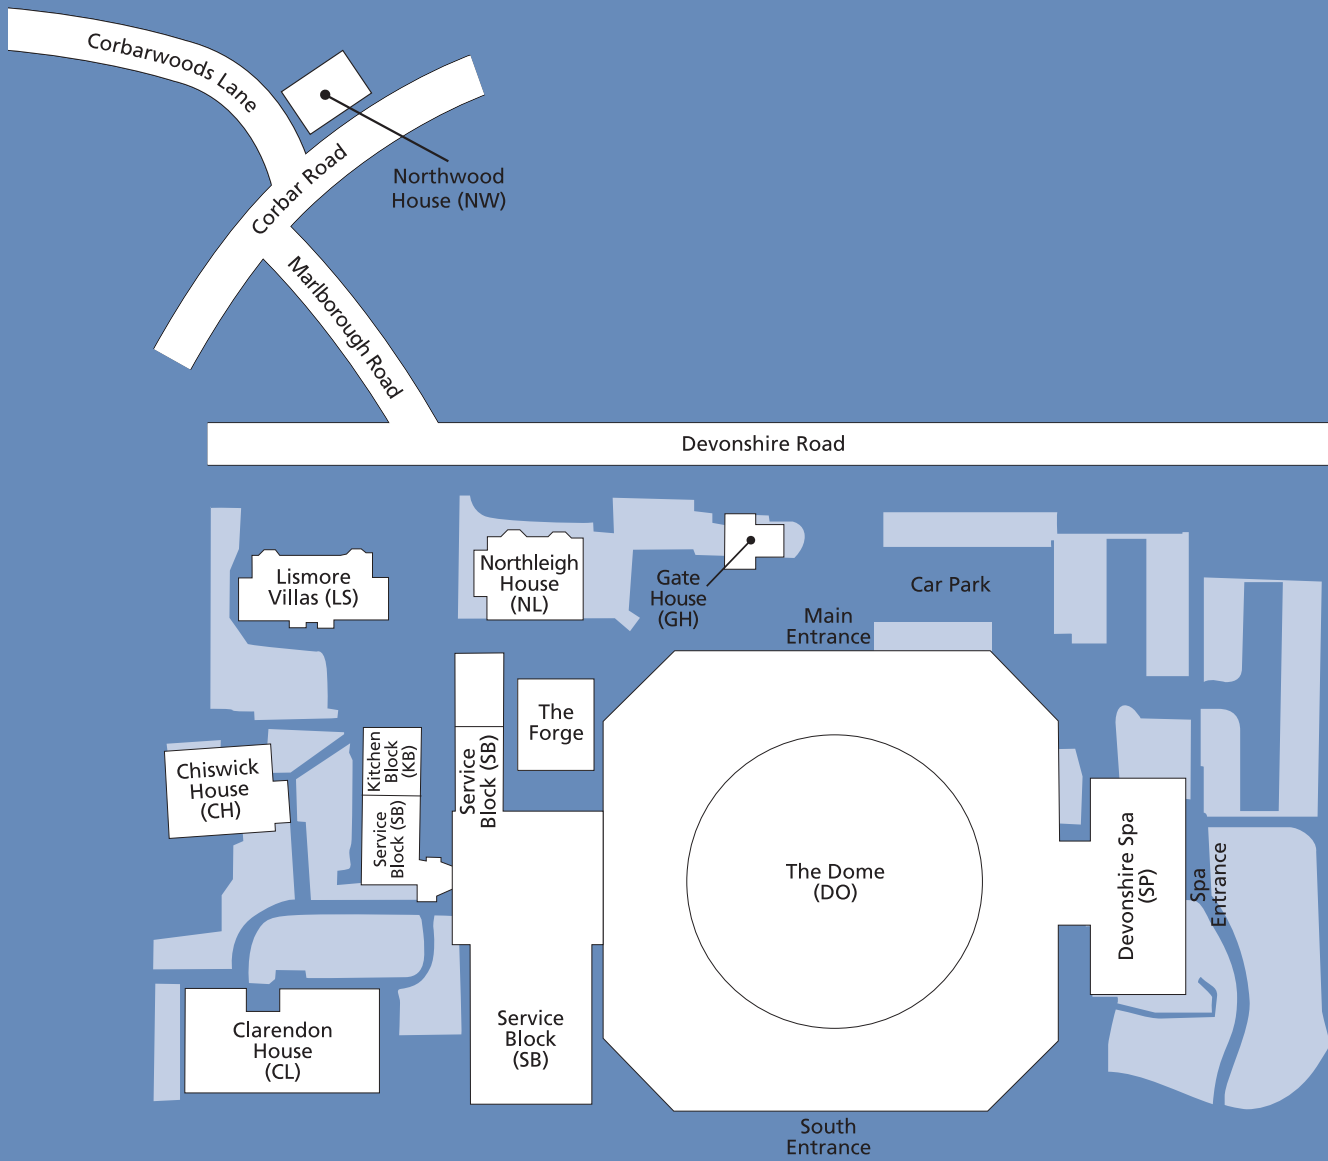

Devonshire Campus, Buxton

University of Derby Buxton
1 Devonshire Road
Buxton
Derbyshire
SK17 6RY
T: +44 (0) 1332 590500
E: enquiriesudb@derby.ac.uk

Not to scale