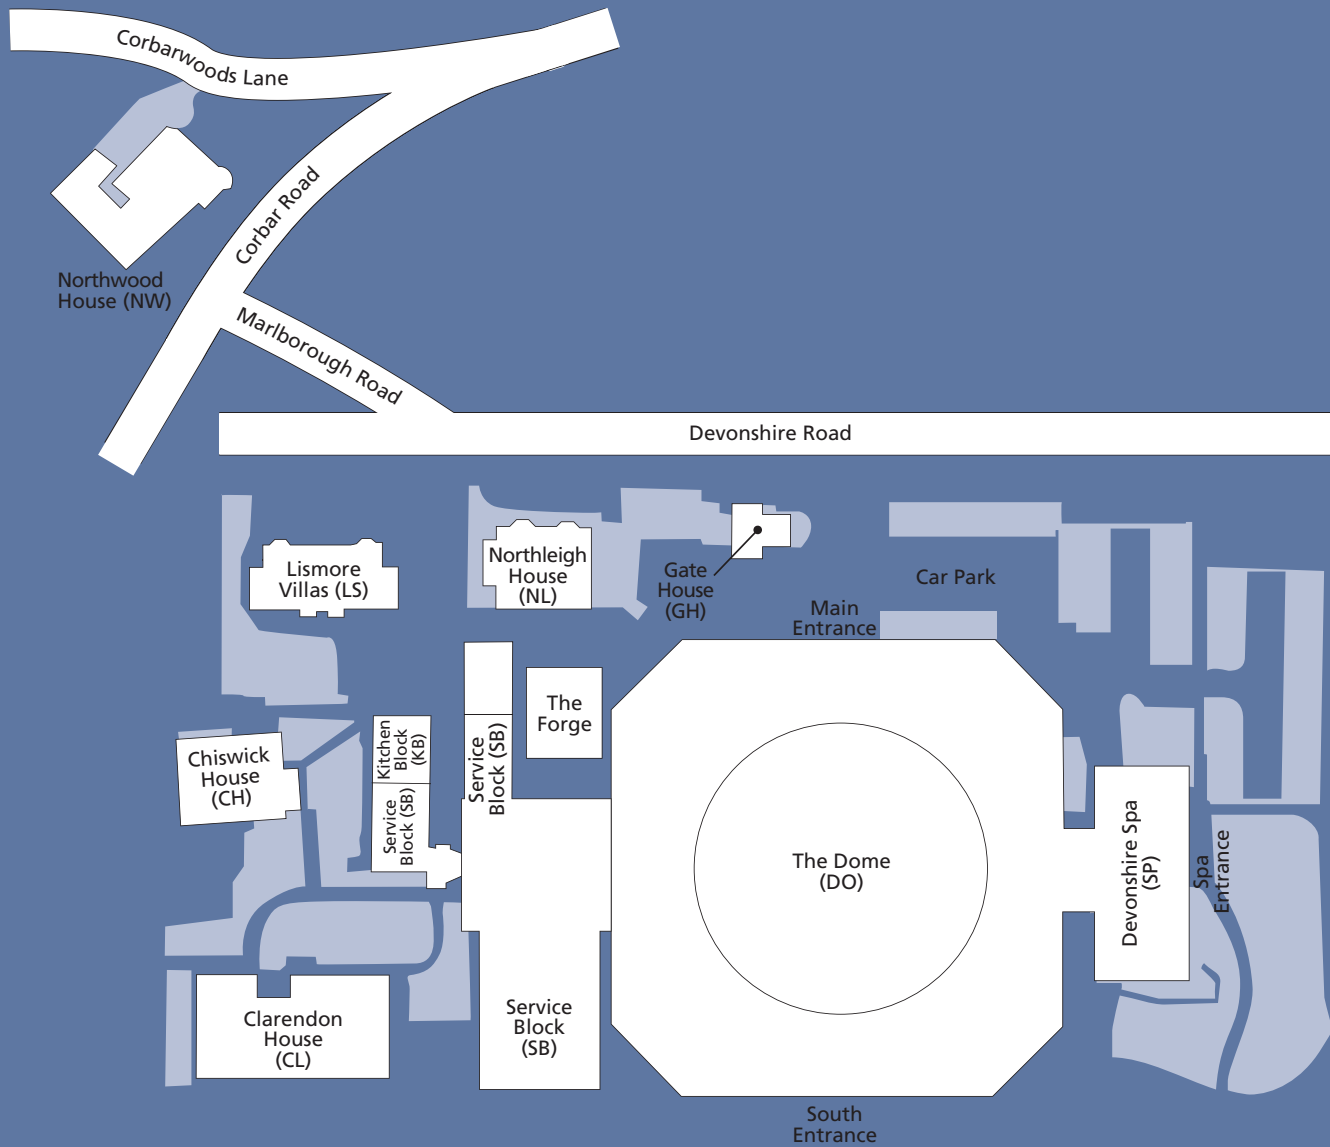

Buxton Campus

University of Derby Buxton
1 Devonshire Road
Buxton
Derbyshire
SK17 6RY
T: +44 (0) 1332 590500
E: enquiriesudb@derby.ac.uk

Not to scale